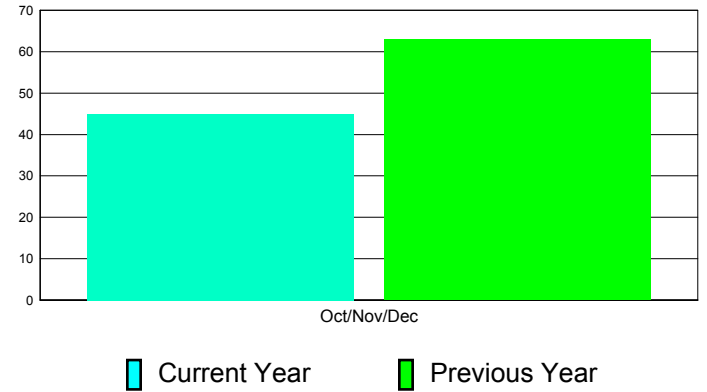

Comparison of Membership Gain/Loss

Current Year Compared to the Previous Year