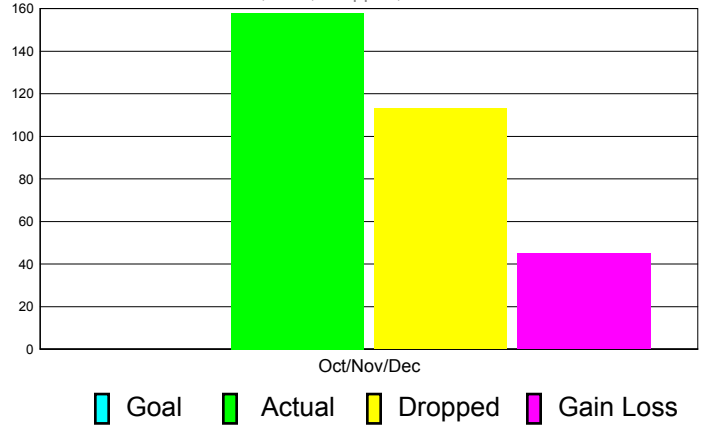

Membership Results 2011-2012

Goal, New, Dropped, Gain/Loss